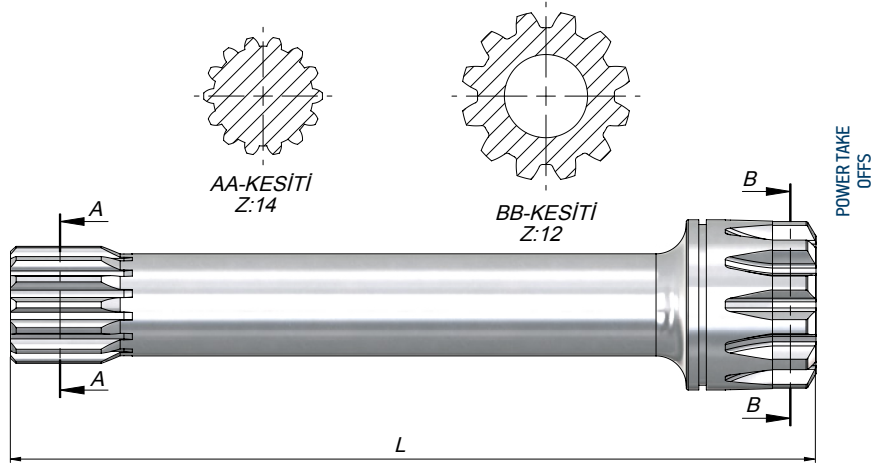

TEKNİK VERİLER | TECHNICAL DATA

Kod Code	Şanzuman Modeli Gear Box Model	L
CS16S130195	ZF-16 S 130	195
CS16S130200	ZF-16 S 130	200
CS16S130213	ZF-16 S 160.....221	213,5
CS16S130217	ZF-16 S 130	217
CS16S150238	ZF-16 S 150	238
CS16S220257	ZF-16 S 220	257
CS16S160288	ZF-16 S 160 A	288

Kod Code	Şanzuman Modeli Gear Box Model	L
CS16S151200	ZF-16 S 151	200
CS16S151213	ZF-16 S 151	213
CS16S151215	ZF-16 S 151	215
CS16S151226	ZF-16 S 151	226
CS16S220249	ZF-16 AS 2200	249
CS16S151253	ZF-16 S 151....221	253
CS16S180272	ZF-16 AS 1800-2200	272,5
CS16S251288	ZF-16 S 251	288,5

Kod Code	Şanzuman Modeli Gear Box Model	L	Z
CS09S91428713	ZF-9 S 109 / 12.92-1.0	287	14
CS09S914287133	ZF-16 S 109/13.30-1.0		
CS09S91428712	ZF-9 S 109/12.91-1.0		
CS09S914287131	ZF-16 S 109/13.31-1.0		17
CS09S91728710	ZF-9 S 109/10.25-0.74		
CS09S91728711	ZF-16 S 109/11.86-0.85		
CS09S917287135	ZF-16 S 109/13.53-0.86	247,5	16
CS09S91624713	ZF-9 S 75/13.16-1.0		