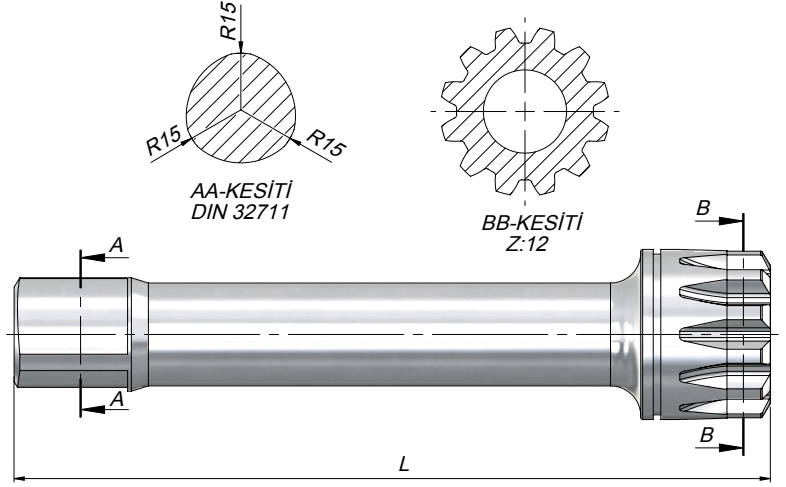

TEKNİK VERİLER | TECHNICAL DATA

Kod Code	Şanzuman Modeli Gear Box Model	L
CS16S130195	ZF-16 S 130	195
CS16S130200	ZF-16 S 130	200
CS16S130213	ZF-16 S 160.....221	213,5
CS16S130217	ZF-16 S 130	217
CS16S150238	ZF-16 S 150	238
CS16S220257	ZF-16 S 220	257
CS16S160288	ZF-16 S 160 A	288

Kod Code	Şanzuman Modeli Gear Box Model	L
CS16S151200	ZF-16 S 151	200
CS16S151213	ZF-16 S 151	213
CS16S151215	ZF-16 S 151	215
CS16S151226	ZF-16 S 151	226
CS16S220249	ZF-16 AS 2200	249
CS16S151253	ZF-16 S 151....221	253
CS16S180272	ZF-16 AS 1800-2200	272,5
CS16S251288	ZF-16 S 251	288,5

Kod Code	Şanzuman Modeli Gear Box Model	L	Z
CS09S91428713	ZF-9 S 109 / 12.92-1.0	287	14
CS09S914287133	ZF-16 S 109/13.30-1.0		
CS09S91428712	ZF-9 S 109/12.91-1.0		
CS09S914287131	ZF-16 S 109/13.31-1.0		17
CS09S91728710	ZF-9 S 109/10.25-0.74		
CS09S91728711	ZF-16 S 109/11.86-0.85		
CS09S917287135	ZF-16 S 109/13.53-0.86	247,5	16
CS09S91624713	ZF-9 S 75/13.16-1.0		