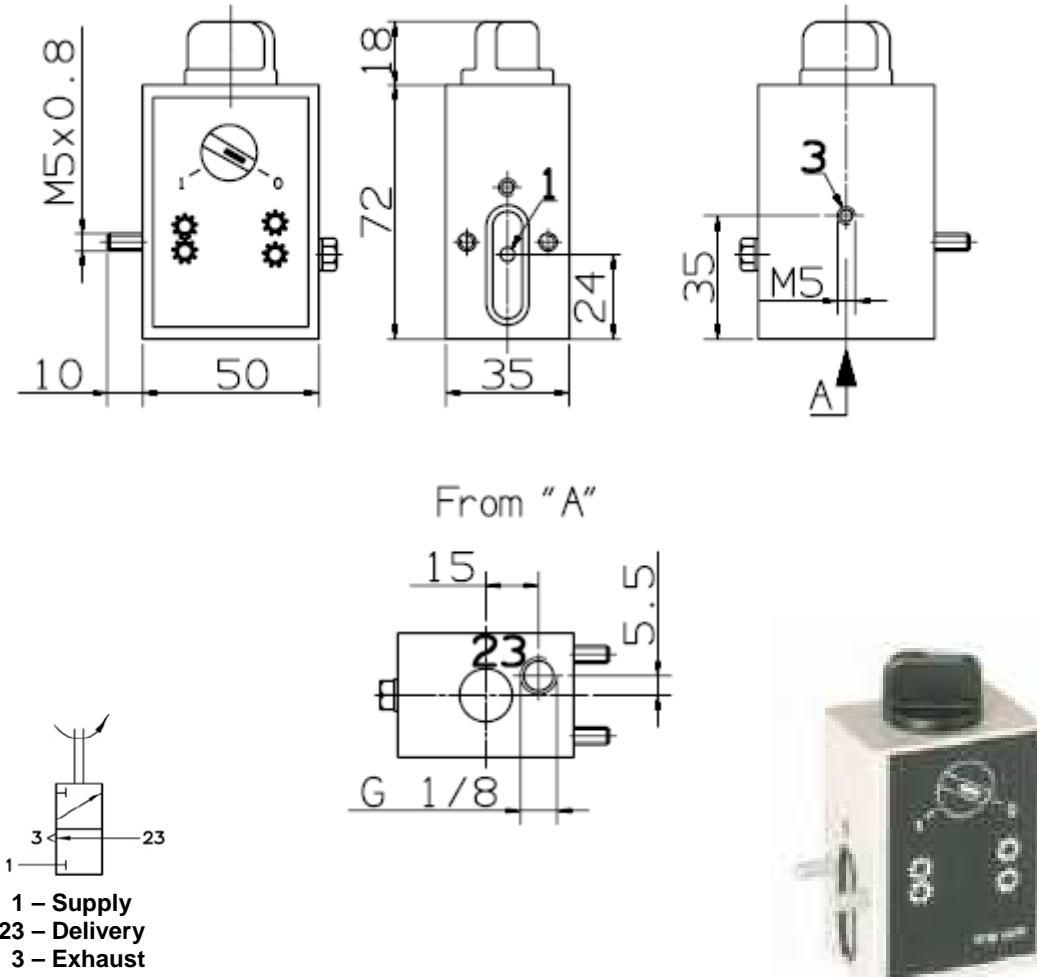

ONE-WAY VALVE - SELECTOR

Ref. PTOCM01

For power take-off engagement control

Main Dimensions

(Dimensions in mm)

Note: Thread ports - G1/8".

CTI PTOCM01 0901-0

ABER is constantly engaged in improving its products and, therefore, reserves itself the right to modify without any further notice the characteristics shown