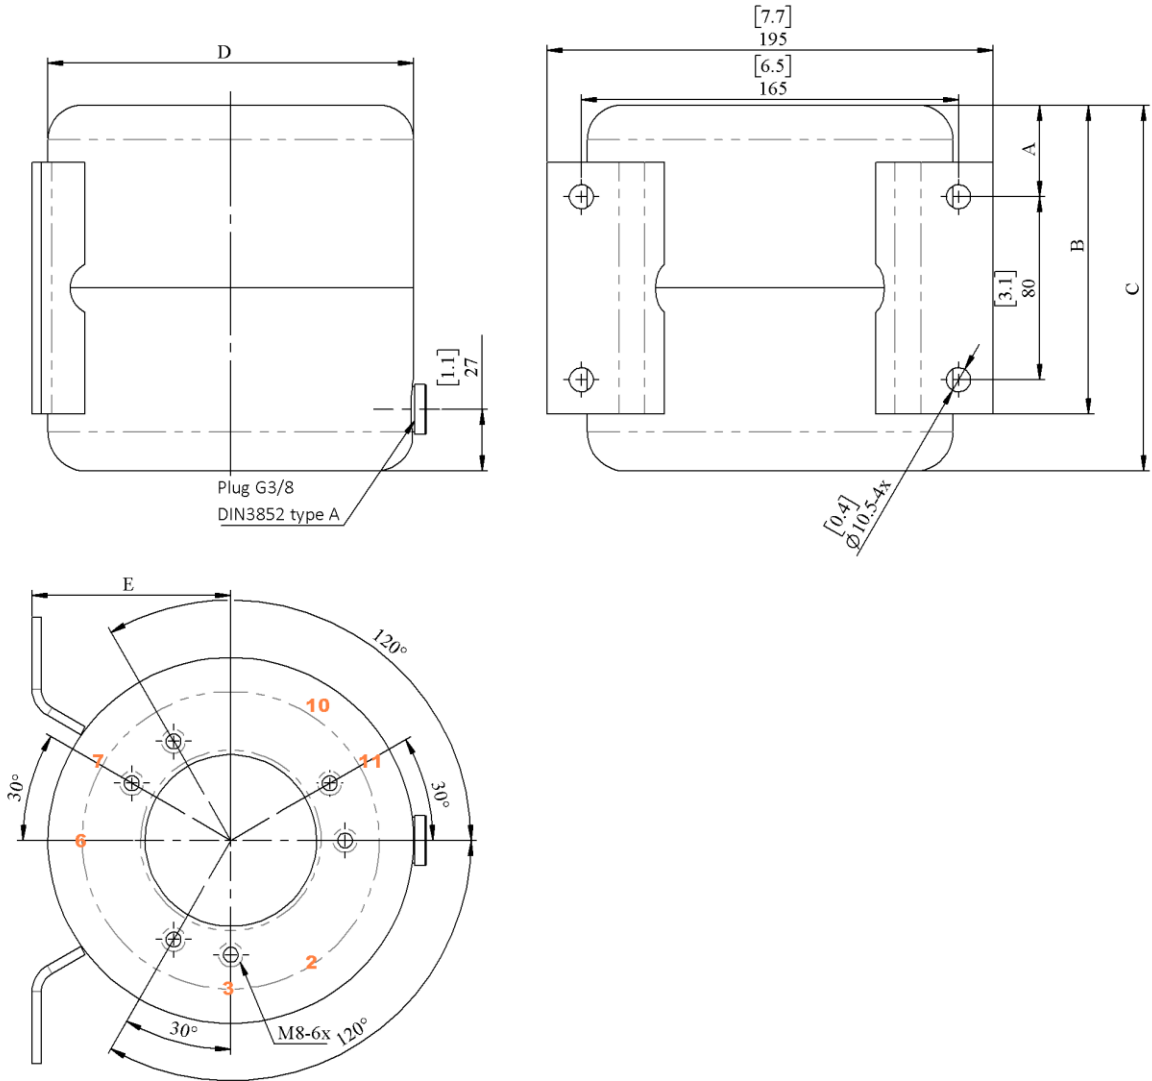

Dimensional data:

Each tank is painted in RAL9005 and includes the corresponding suction tube and filter

Type	A		B		C		D		E		mass	
	mm	in	mm	in	mm	in	mm	in	mm	in	kg	lbs
R2G	30	1.2	125	4.9	130	5.1	160	6.3	87	3.4	1.9	4.2
R3G	40	1.2	135	4.9	160	5.1	160	6.3	87	3.4	2.1	4.6
R5G	53	2	148	5.8	214	8.4	185	7.3	101	4.0	3.0	6.6
R7G	53	2	148	5.8	240	9.4	205	8.1	113	4.4	3.7	8.2

Dimensional data:

Each tank is painted in RAL9005 and includes the corresponding suction tube and filter