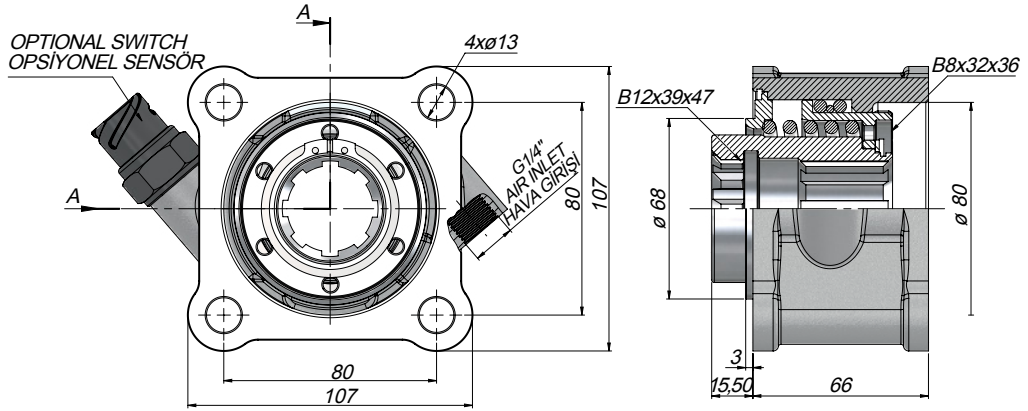

Şanzıman No / Gearbox No  
 ZF16S251-221-151-150-130,ZFS5/  
 AK/6S-120-111-110-92,GPZFS5/AK/6S-90  
 80-70-66-65-55-50 42-36-35/ ZF 9S 75/  
 9S109/16S109/ZFAK 680/AK 690/S680/S690

Kod Code	Havalı Çalışma Basıncı Pneumatical Working Pressure	Kontrol Sistemi Control System	Çıkış Tork Outlet Torque		Güç Power		Çıkış Hızı Output Speed
	(Bar)		(Kg <sub>m</sub> )	(Nm)	(Kw) 1000 dev/dak	(dev/dak)	
PT1ZFS12(SW)	7-12	Havalı Pneumatic	57	230	35 Hp	25.7 Kw	500
PT1ZFS12(WS)							

\* (SW) - Switch  
 (WS) - Without Switch