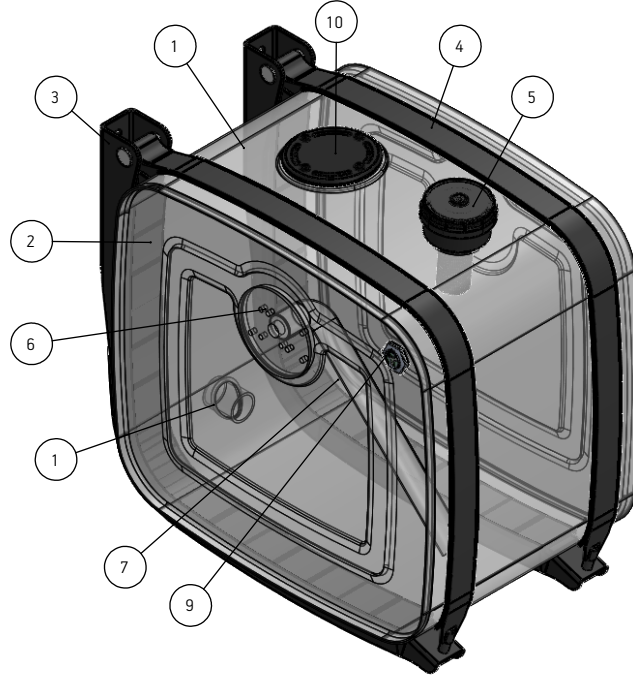

FILTRELİ YANA MONTE ÇELİK YAĞ TANKI RW | SIDE MOUNTED STEEL OIL TANK RW WITH FILTER

ITEM	DENOMINATION
1	Tank Body - 2 mm Steel
2	Side plate - 2 mm Steel
3	Bracket Steel - 6mm
4	Belt - 2 mm Steel
5	Filling Neck
6	Side Flange-3/4\"/>
7	Return Pipe
8	Suction Adapter 1 1/4\"/>
9	Level İndicator 1\"/>
10	Cover