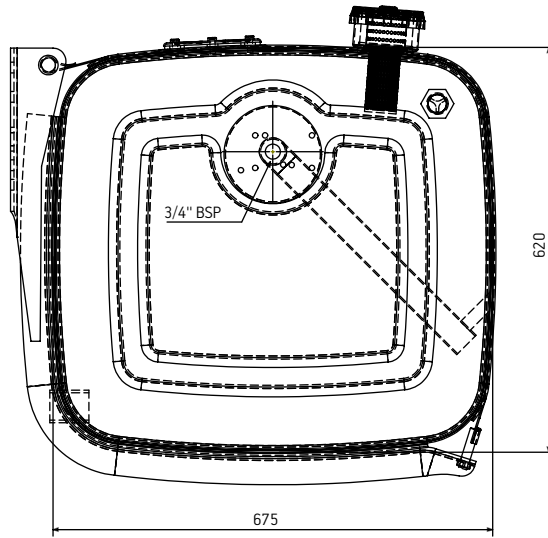

FILTRELİ YANA MONTE ÇELİK YAĞ TANKI RW | SIDE MOUNTED STEEL OIL TANK RW WITH FILTER

ITEM	DENOMINATION
1	Tank Body - 2 mm Steel
2	Side plate - 2 mm Steel
3	Bracket Steel - 6mm
4	Belt - 2 mm Steel
5	Filling Neck
6	Side Flange-3/4\"/>
7	Return Pipe
8	Suction Adapter 1 1/4\"/>
9	Level İndicator 1\"/>
10	Cover