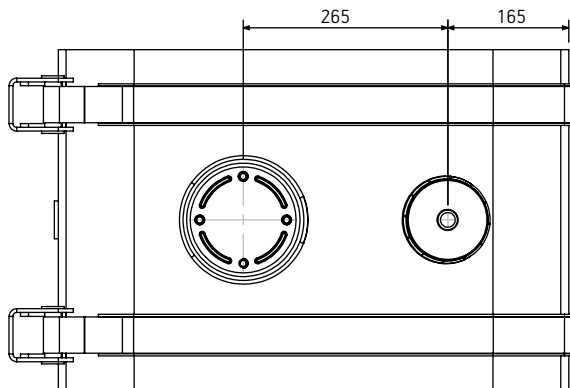

FILTRELİ YANA MONTE ÇELİK YAĞ TANKI RW | SIDE MOUNTED STEEL OIL TANK RW WITH FILTER

ITEM	DENOMINATION
1	Tank Body - 2 mm Steel
2	Side plate - 2 mm Steel
3	Bracket Steel - 6mm
4	Belt - 2 mm Steel
5	Filling Neck
6	Side Flange-3/4\"/>
7	Return Pipe
8	Suction Adapter 1 1/4\"/>
9	Level İndicator 1\"/>
10	Cover