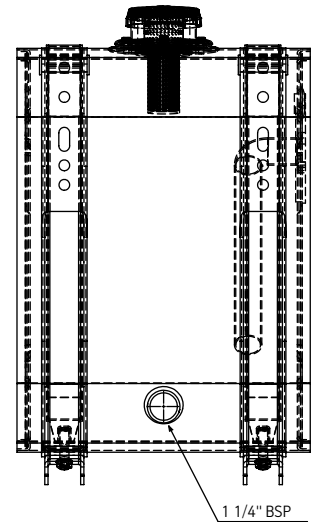

FILTRELİ YANA MONTE ÇELİK YAĞ TANKI RW | SIDE MOUNTED STEEL OIL TANK RW WITH FILTER

ITEM	DENOMINATION
1	Tank Body - 2 mm Steel
2	Side plate - 2 mm Steel
3	Bracket Steel - 6mm
4	Belt - 2 mm Steel
5	Filling Neck
6	Side Flange-3/4\"/>
7	Return Pipe
8	Suction Adapter 1 1/4\"/>
9	Level İndicator 1\"/>
10	Cover