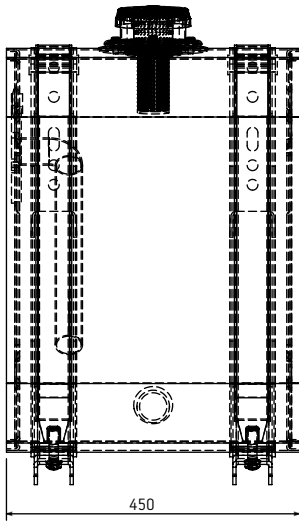

FILTRELİ YANA MONTE ÇELİK YAĞ TANKI RW | SIDE MOUNTED STEEL OIL TANK RW WITH FILTER

ITEM	DENOMINATION
1	Tank Body - 2 mm Steel
2	Side plate - 2 mm Steel
3	Bracket Steel - 6mm
4	Belt - 2 mm Steel
5	Filling Neck
6	Side Flange-3/4\"/>
7	Return Pipe
8	Suction Adapter 1 1/4\"/>
9	Level İndicator 1\"/>
10	Cover